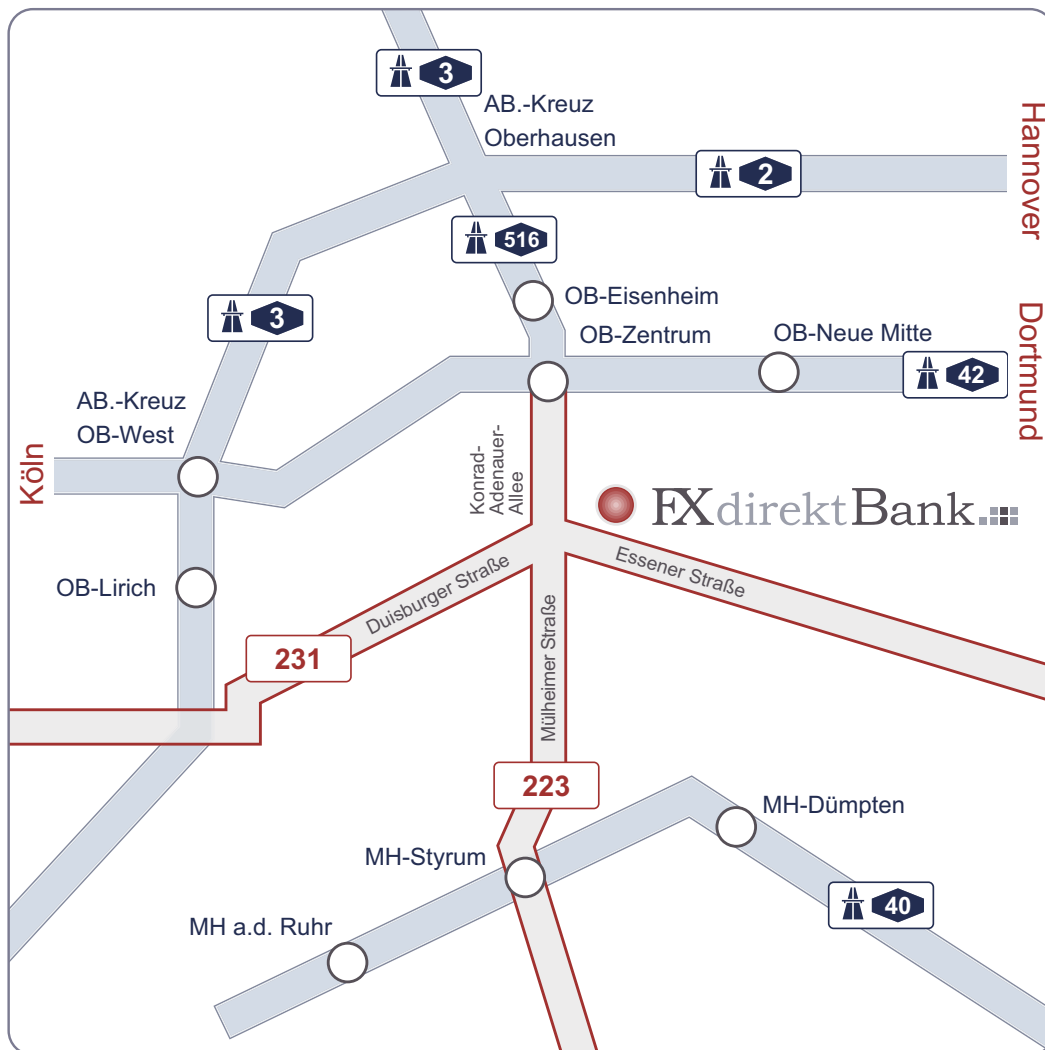

## How to get to the FXdirekt Bank AG:

### Directions from Cologne

Take the A3 up to the motorway junction Oberhausen-West. Switch to the A42 direction Dortmund and exit at "OB-Zentrum". At the end of the exit, turn right on to the Konrad-Adenauer-Allee. At the third traffic lights, turn left on to the Essener Straße (direction Centro); ahead of the next traffic lights, turn left into the gateway Essener Straße 2-24.

### Directions from Hanover

Take the A2 up to the motorway junction Oberhausen. Switch to the A516 direction Oberhausen. At the end of the motorway, the latter changes into

the Konrad-Adenauer-Allee. At the fourth traffic lights, turn left on to the Essener Straße (direction Centro). Ahead of the next traffic lights, turn left into the gateway Essener Straße 2-24.

### Directions from Dortmund

Take the A42 up to the exit "OB-Zentrum". At the end of the exit, turn right on to the Konrad-Adenauer-Allee. At the third traffic lights, turn left on to the Essener Straße (direction Centro); ahead of the next traffic lights, turn left into the gateway Essener Straße 2-24.